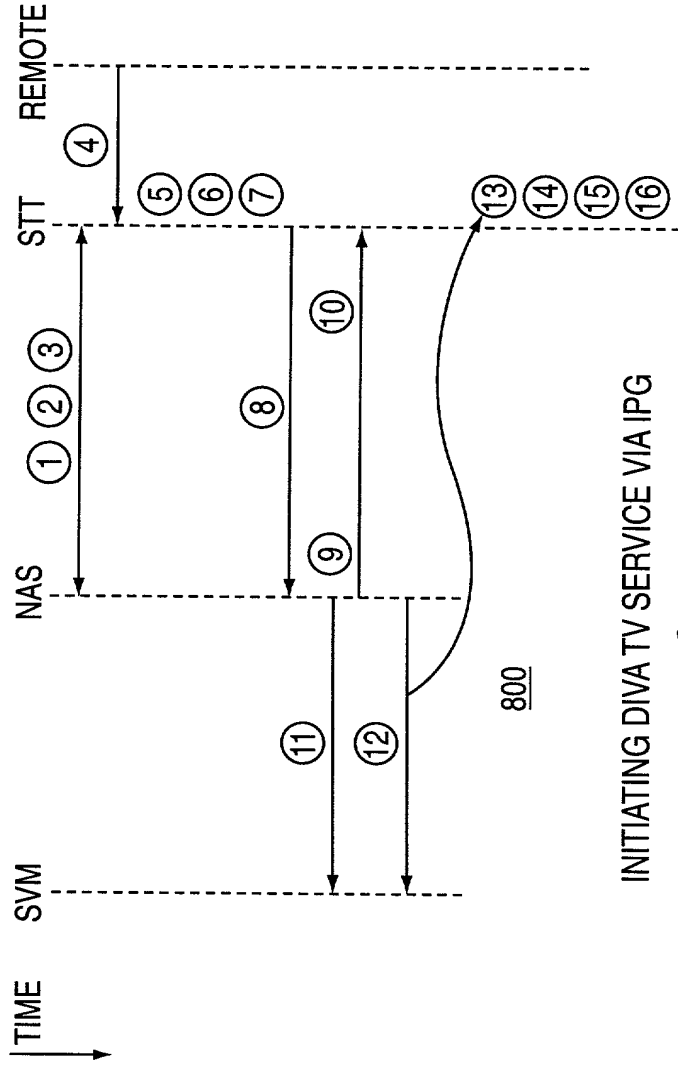

TIME SHIFT SCHEDULING

400

REWINDING BROADCAST CONTENT
FIG. 6

PAUSING BROADCAST CONTENT
FIG. 7

INITIATING DIVA TV SERVICE VIA IPG

FIG. 8

INITIATING DIVA CAPTURE TV SERVICE VIA NAVIGATOR

FIG. 9

MANAGING DIVA TV WINDOWS

FIG. 10